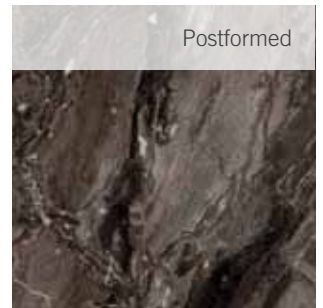

## 28mm Collection

---

Blanc Chamonix (Matt)

Fantasy Granite (Matt)

Granite (Matt)

Black Atrium (Satin)

## 38mm Collection

---

Strass Blanc (Gloss)

Chaux Sablee Fizzy (Matt)

Strass Noir (Gloss)

Megara (Soft)

Chaux Sablee Fizzy

Torano (Soft)

Taurus Beige (Matt)

Caribbean Stone (Gloss)

Tectonica (Matt)

Brazilia (Roche)

Black Slate (Gloss)

Lima (Granite)

Midnight Granite (Satin)